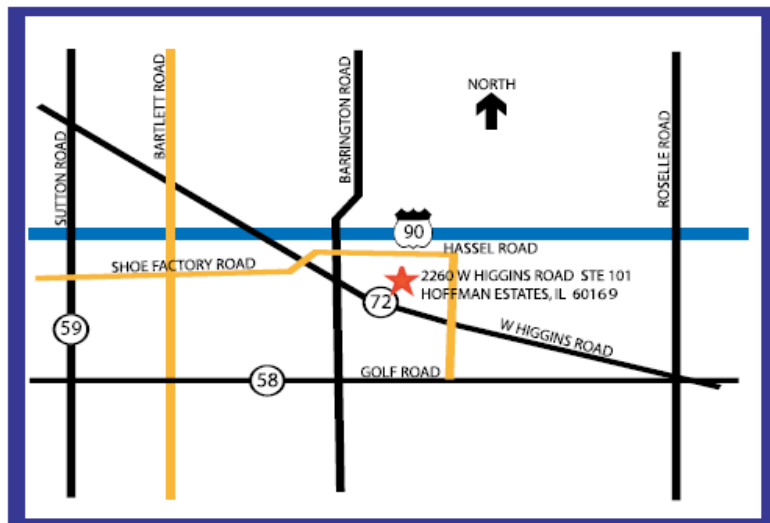

ADVANCED PAIN CENTERS DIRECTIONS

The Hoffman Estates Office is located at
2260 W. Higgins Road
Suite 101
Hoffman Estates, IL 60169

• OFFICE HOURS •

Monday & Wednesday: 9:00 AM - 5:00 PM

Tuesday & Thursday: 9:00 AM - 6:00 PM

Friday: 9:00 AM - 2:00 PM

• FOR APPOINTMENTS •

Call: (847) 608-6620

From the East - Using I-90, exit at Barrington Road and turn left (South) to Higgins Road (stop light). Turn left on Higgins Road to Governors Lane / Moon Lake Blvd. (about .7 mile) and turn left. We are located behind McDonald's in the Governor's Place Medical Building on the first floor.

From the West - Using I-90, Exit Route 59 (Sutton Road) turn right (South) to Shoe Factory Road. Turn left on Shoe Factory Rd. and travel East 2.3 miles through the Forest Preserve to Higgins Road (stop light). Turn right on Higgins Road go about 1 mile to Governors Lane / Moon Lake Blvd. and turn left. We are located behind McDonald's in the Governor's Place Medical Building on the first floor.

From the East - Using Golf Road (Route 58) turn right (Northwest) on Higgins Road. Travel 2 miles to Governors Lane / Moon Lake Blvd. , Turn right. We are located behind McDonald's in the Governor's Place Medical Building on the first floor.